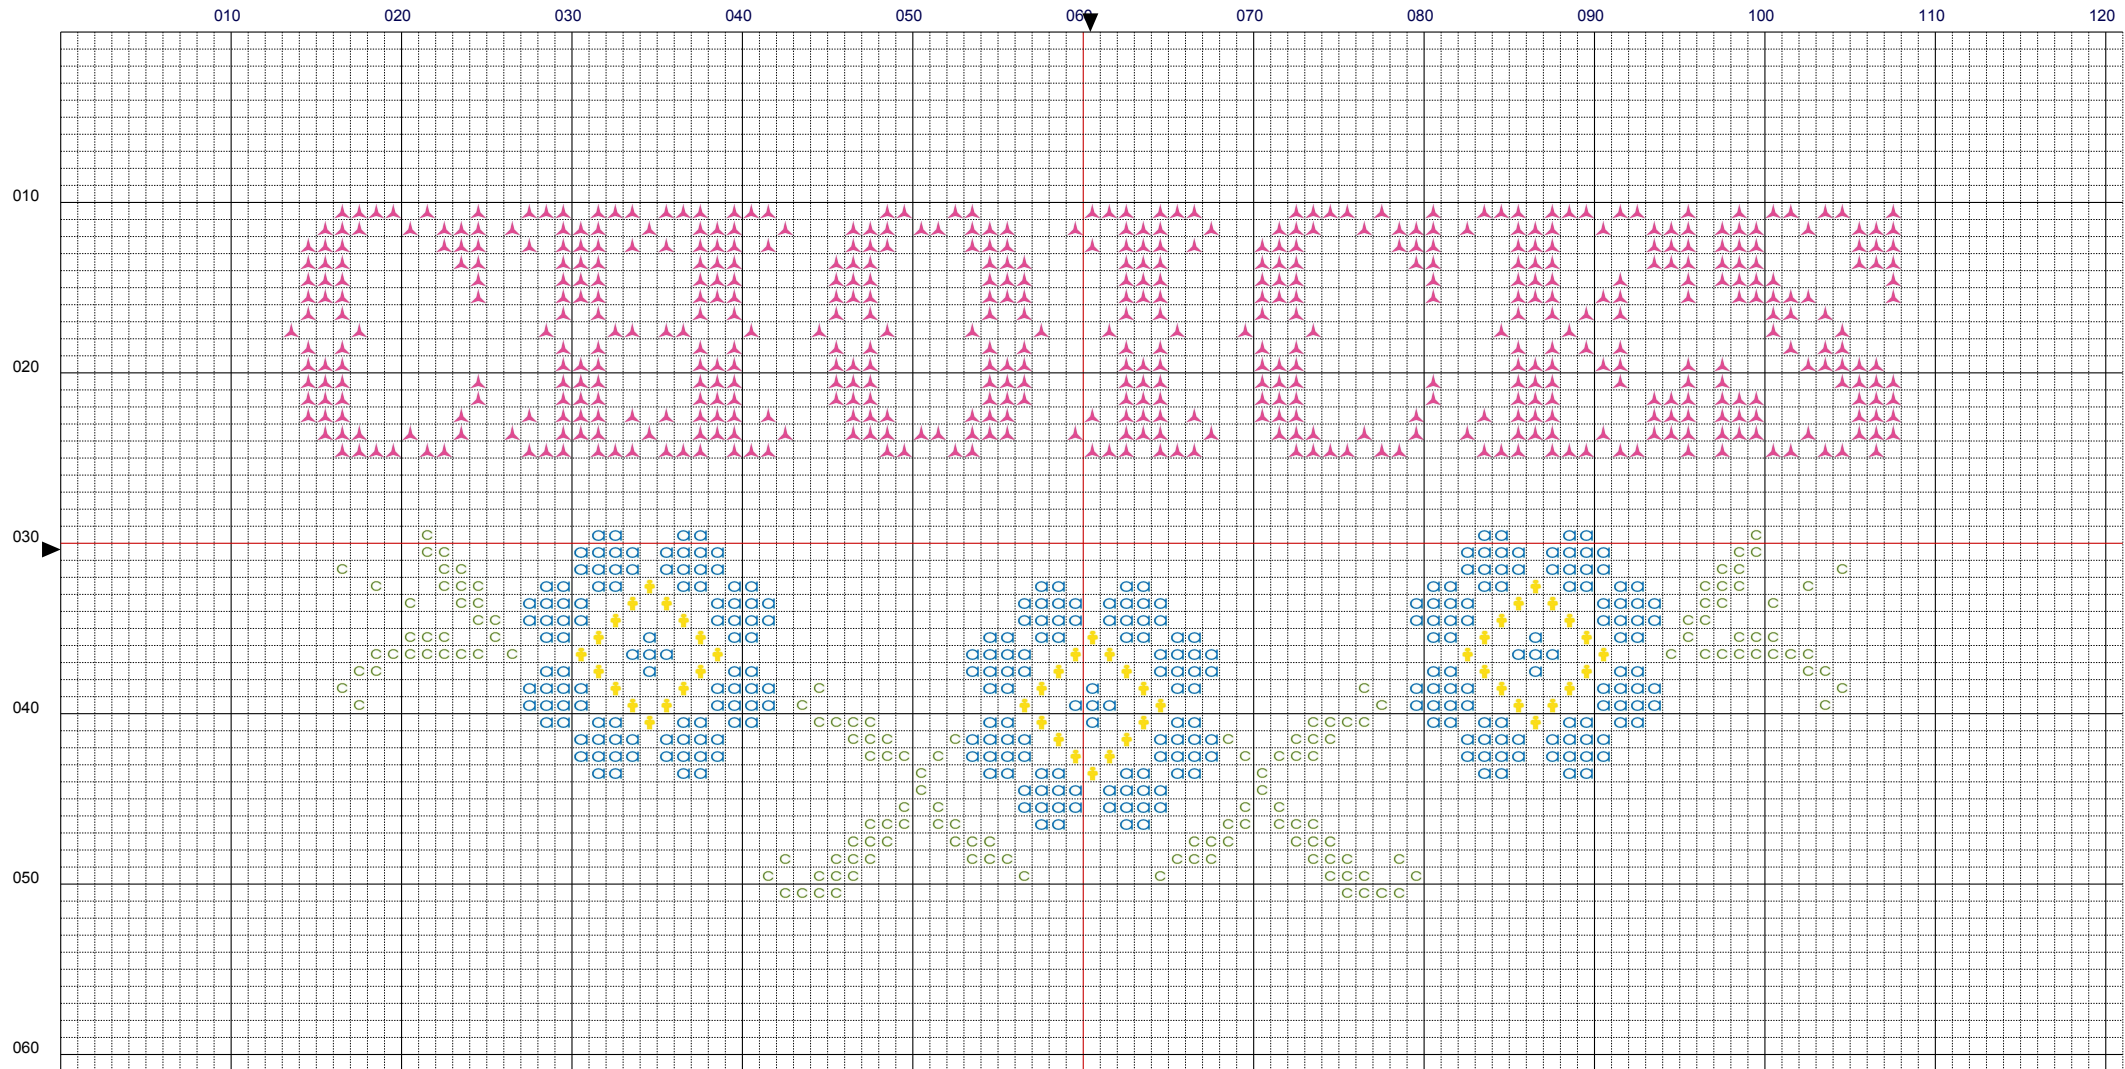

# Choices

6.8 x 2.9 in. @ 14.0 h.p.i

	Number	Name:
	DMC 603	Pink Mauve Med
	DMC 307	Lemon
	DMC 995	DK Blue Electric
	DMC 906	Green Parrot MD